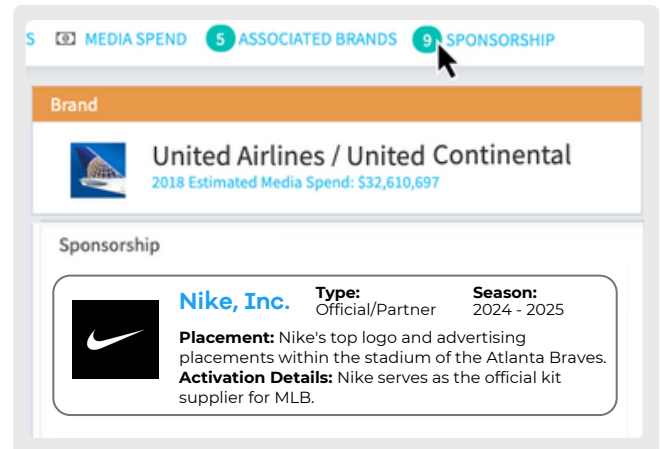

Your Key to Unlocking the Sponsorship Landscape

Winmo's Sponsorship Insights help you **identify sponsorship spenders** and **tap into corporate partnerships budgets**.

Brand Profiles

Click **'Sponsorships'** at the top of any profile in Winmo to navigate to a list of a brand's known league and team relationships.